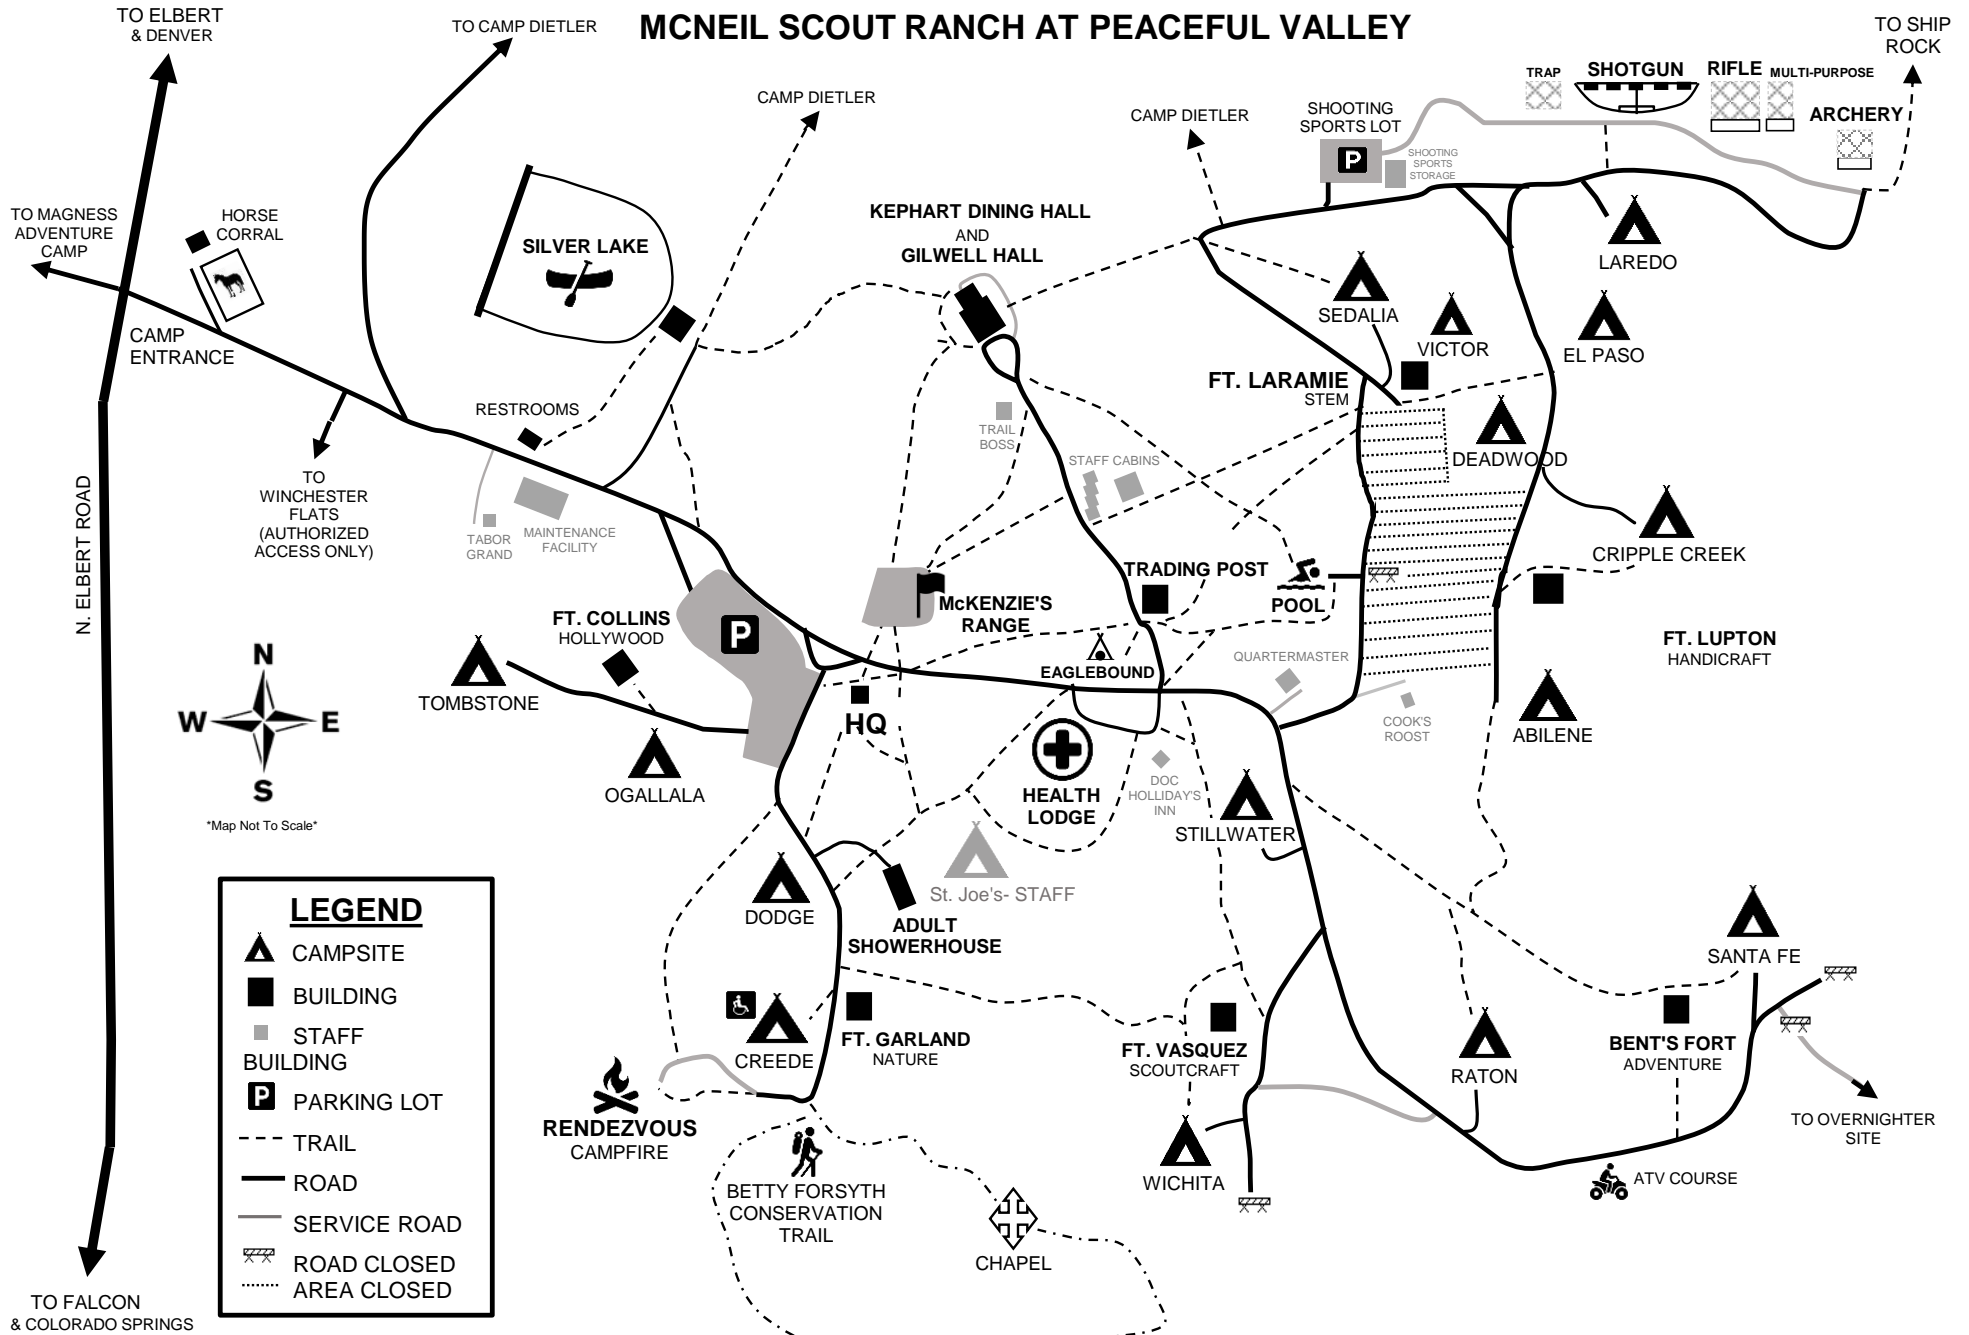

CAMP CRIS DOBBINS

MCNEIL SCOUT RANCH AT PEACEFUL VALLEY

Map Not To Scale

LEGEND

- CAMPSITE
- BUILDING
- STAFF BUILDING
- PARKING LOT
- TRAIL
- ROAD
- SERVICE ROAD
- ROAD CLOSED
- AREA CLOSED