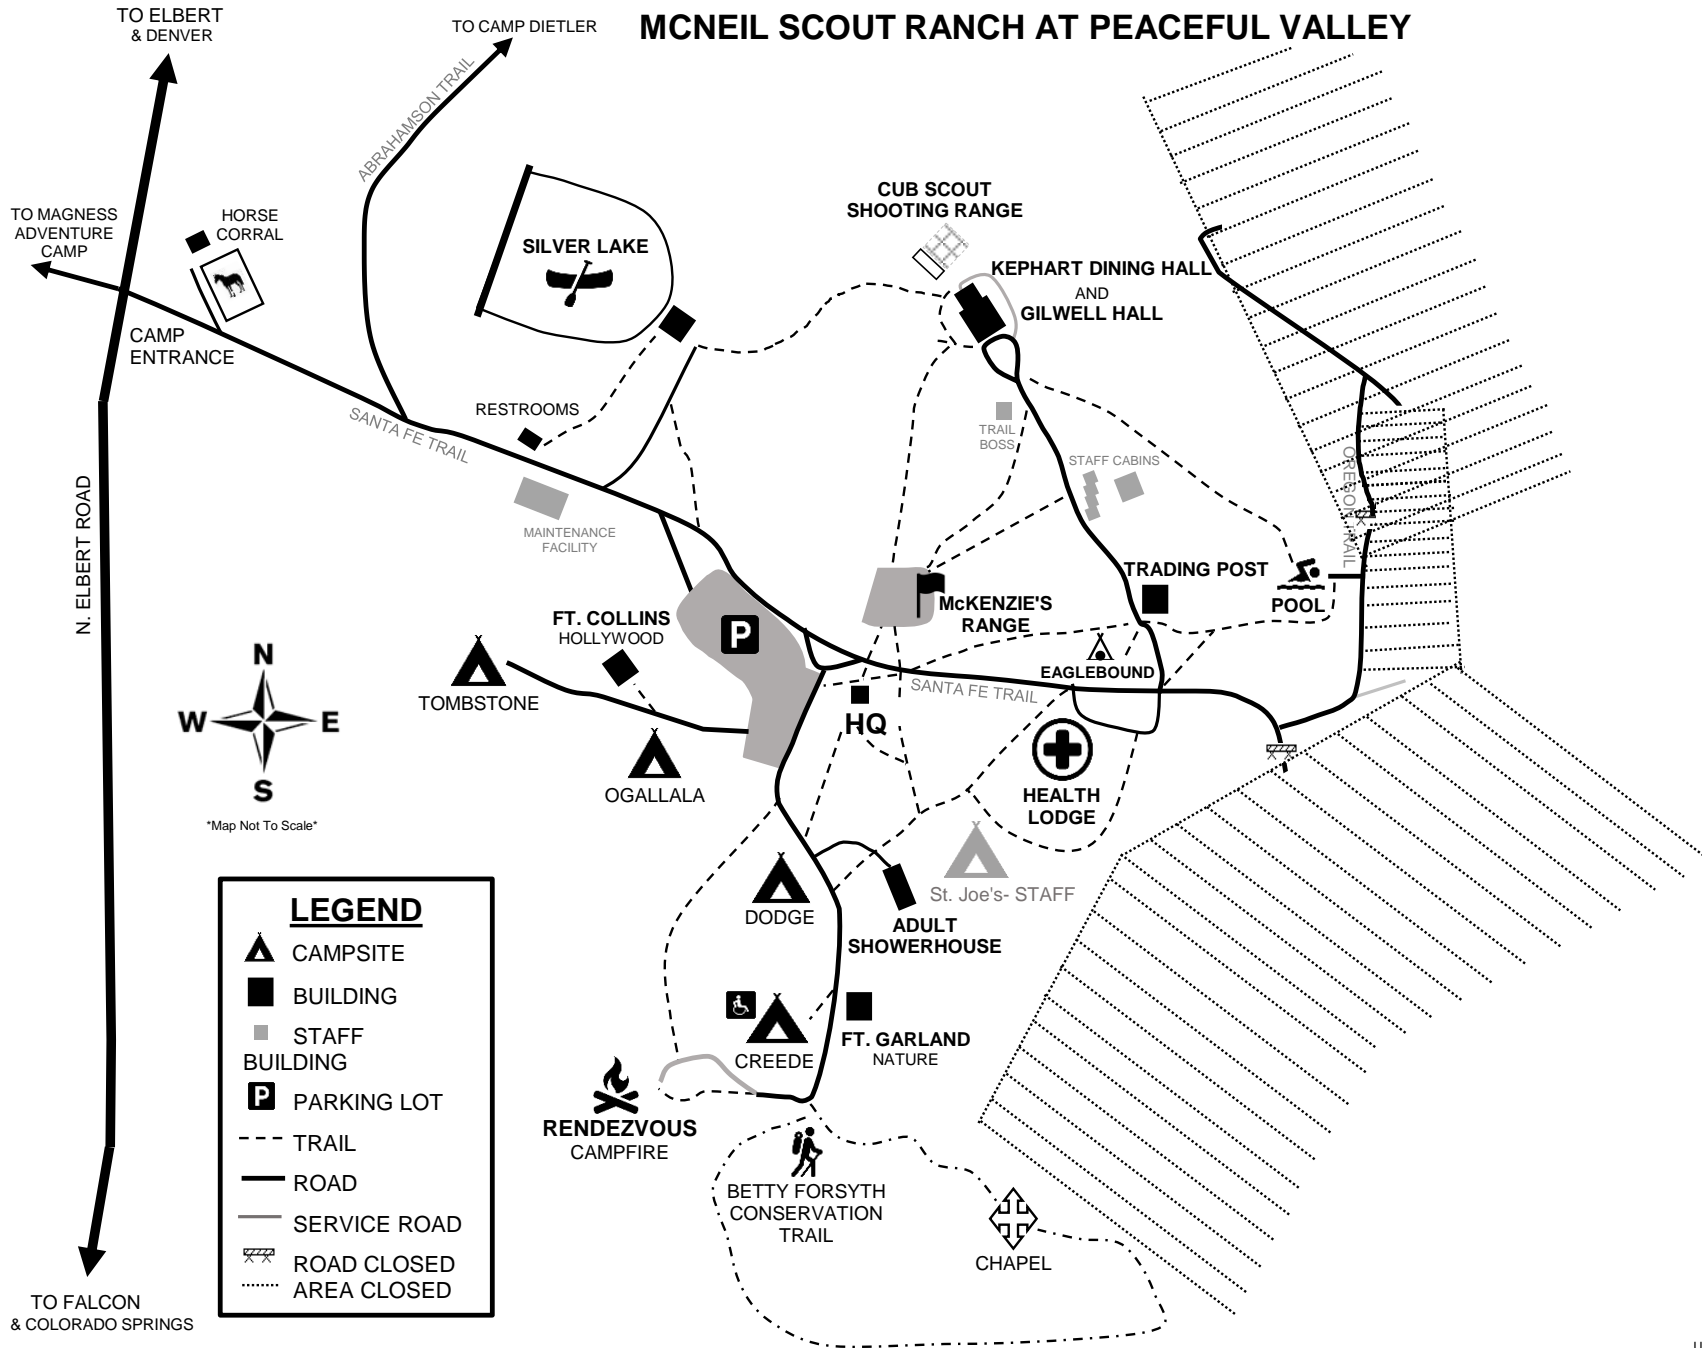

CAMP CRIS DOBBINS

MCNEIL SCOUT RANCH AT PEACEFUL VALLEY

Map Not To Scale

LEGEND

- CAMPSITE
- BUILDING
- STAFF BUILDING
- PARKING LOT
- TRAIL
- ROAD
- SERVICE ROAD
- ROAD CLOSED
- AREA CLOSED